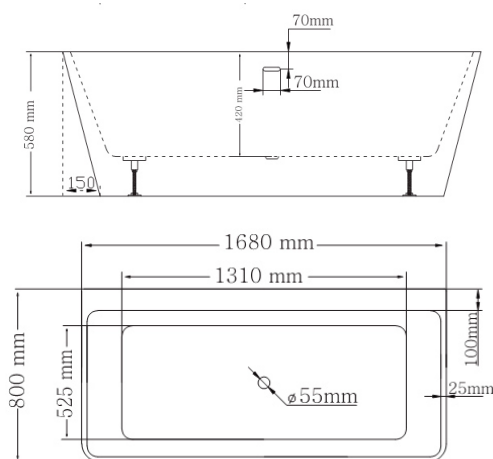

VELA

Image is only for illustration purpose

Brand :	LAGARD
Model :	VELA
Category:	Acrylic bathtub
Code:	lgd-iss-bw
Size (mm):	1680 x 800 x 580
Material:	acrylic
Color:	treasure silver
Accessories Included:	overflow, drainer
Accessories Excluded:	
Features	Pure acrylic sheet bathtub in 1680 x 800 x 580 mm size